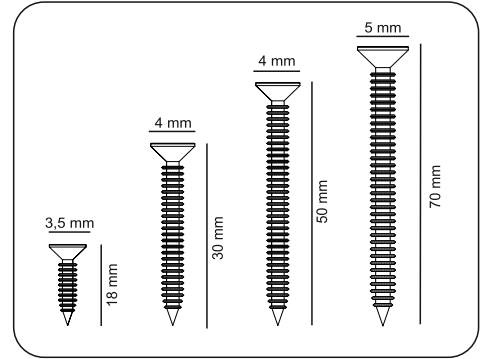

ATTENTION !!

Minifix is the main connection material used in   products. Before starting assembly, please check the drawings below.

ACCESSORY LIST

DARDANOS

A23 Minifix M8 8x34 11x	A22 Minifix G18 15x14 11x	A17 4x50 42x	A06 18 mm 2.RENK 11x	A10 14mm 1.RENK 38x
A10 14mm 2.RENK 4x	0x	0x	0x	0x
0x	0x	0x	0x	0x

GENERAL VIEW